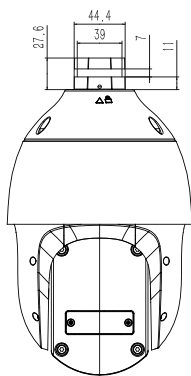

* Listed resolutions are only selectable options. It does not mean that all streams can work at their maximum resolution at the same time.

AVAILABLE MODEL

TC-H324S SPEC: 25X/I/E

DIMENSIONS

Unit: mm

INCLUDED