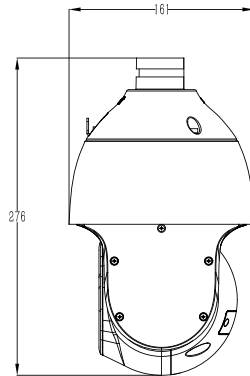

* Listed resolutions are only selectable options. It does not mean that all streams can work at their maximum resolution at the same time.

AVAILABLE MODEL

TC-H324S SPEC: 25X/I/E

DIMENSIONS

Unit: mm

INCLUDED